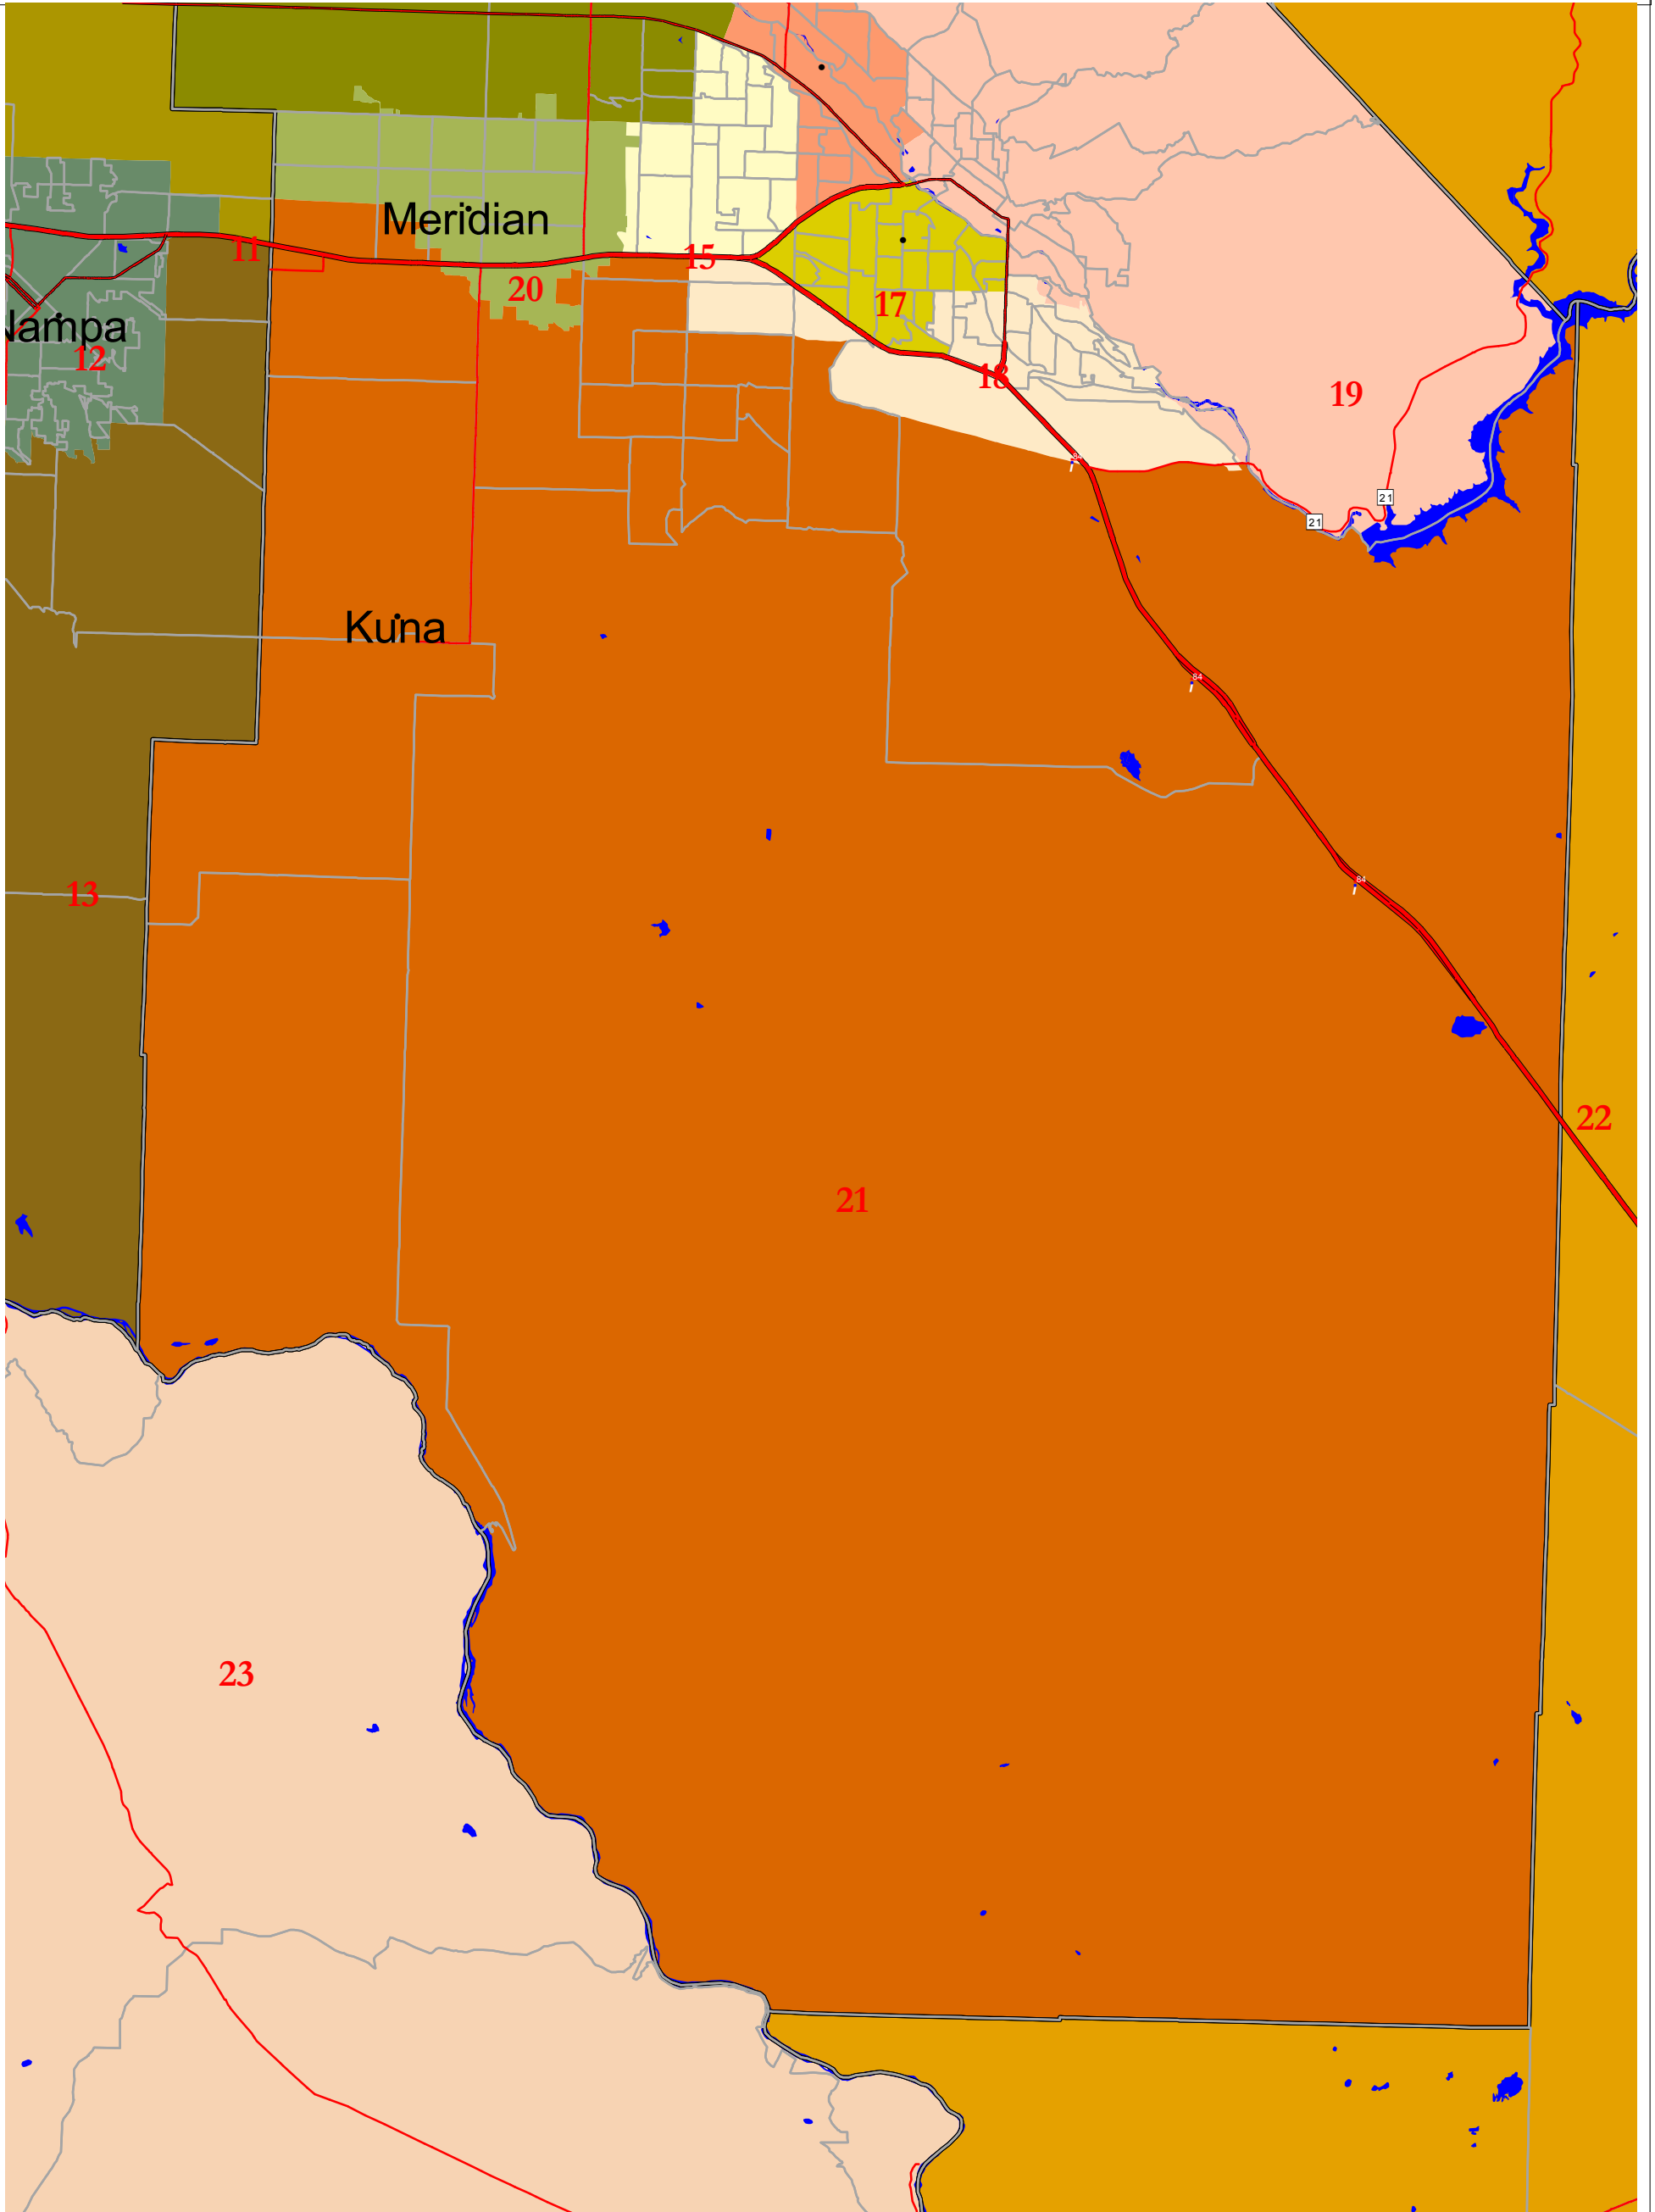

L97
Final Legislative District Plan
Adopted March 9th, 2002
District 21

Legend

Redistricting Layers

- County Boundary
- VTD Boundary

1 0 1 2 Miles